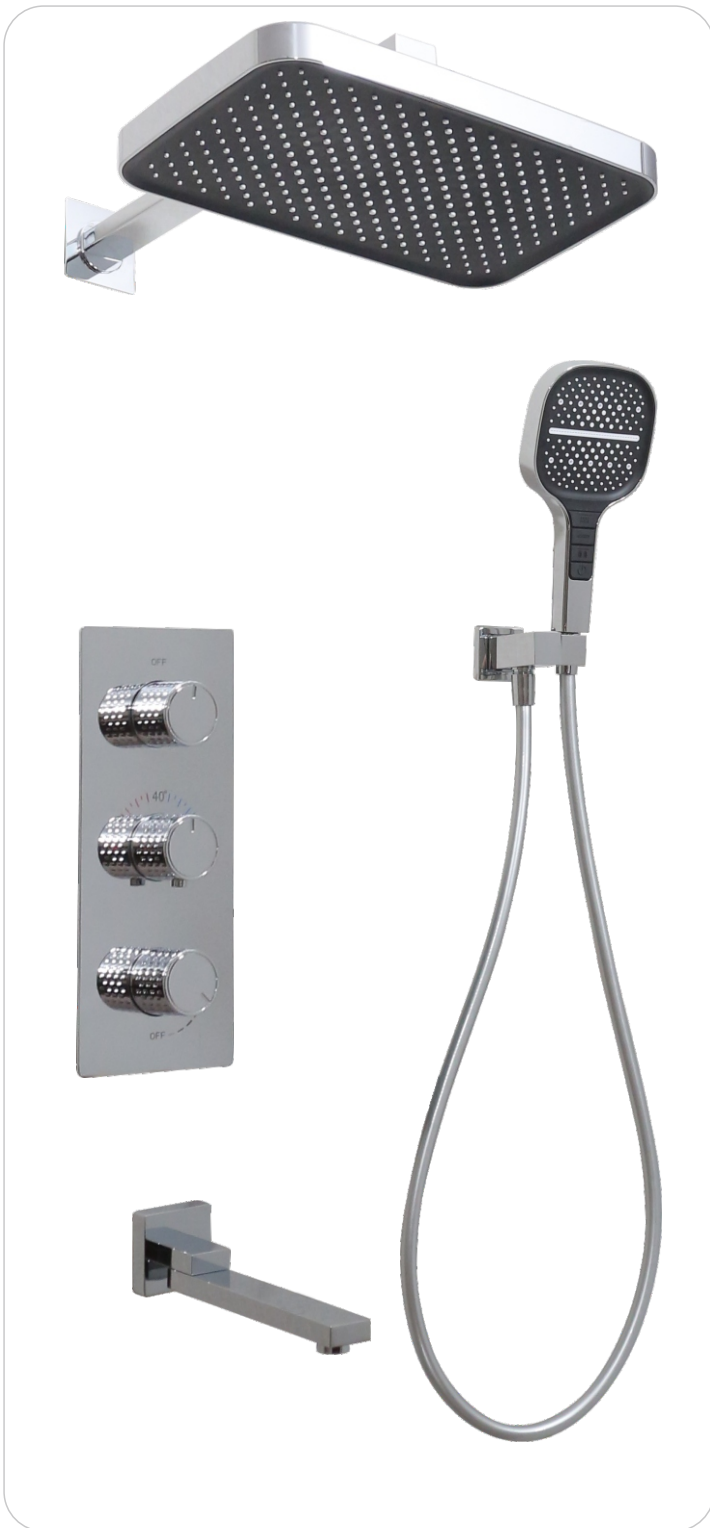

- 1.全铜铸造三功能主体
- 2.国人全铜恒温阀芯
- 3.塑料陶瓷档位阀芯
- 4.全铜快开陶瓷片阀芯
- 5.全铜装饰罩
- 6.304不锈钢面板
- 7.锌合金手轮
- 8.全铜手轮盖子
- 9.ABS预埋盒
- 10.珍珠棉包装

- 1.All copper casting three-function main body
- 2.GUOREN all copper thermostatic cartridge
- 3.All copper quick opening ceramic disc cartridge
- 4.Plastic ceramic disc gear cartridge
- 5.All copper decorate cover
- 6.304 stainless steel panel
- 7.All copper hand wheel cover
- 8.zinc handle
- 9.ABS embedded box
- 10.Pearl cotton packing

DF-98104-1
枪灰
Gun Metal