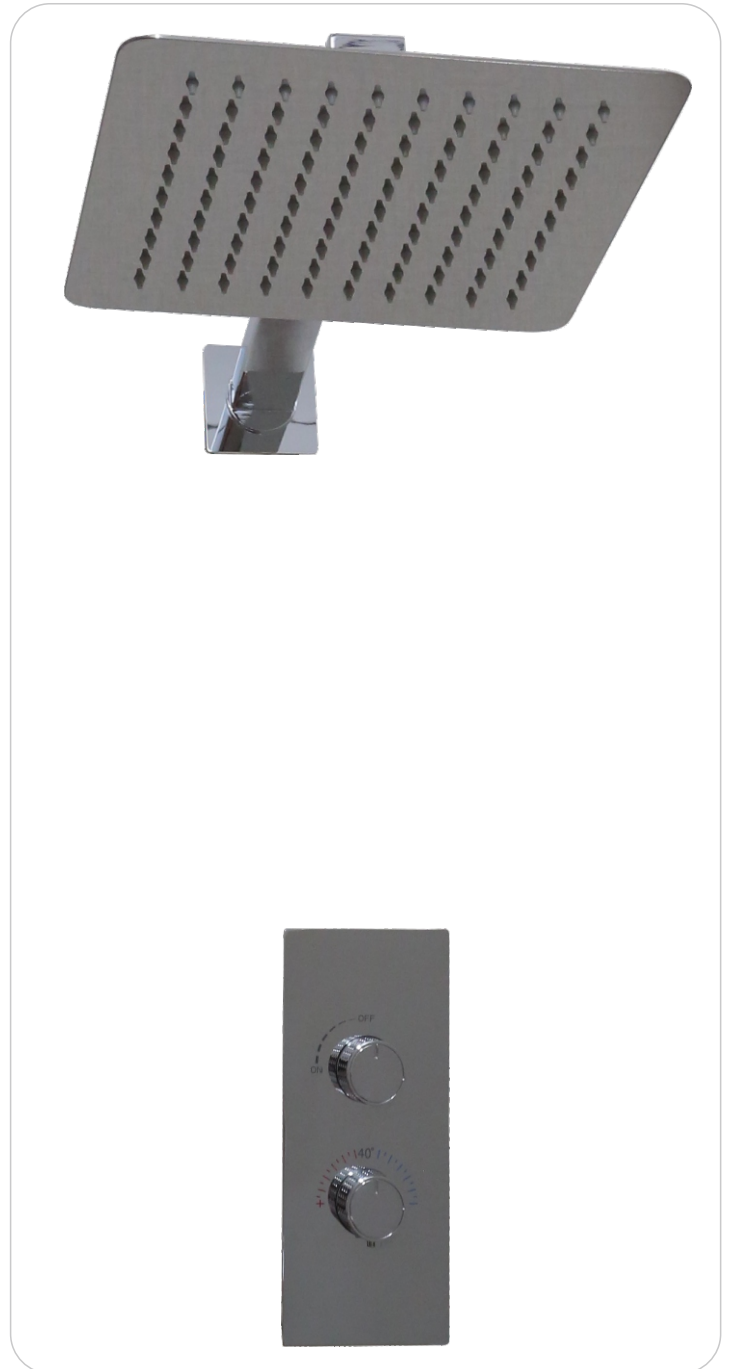

- 1.全铜铸造单功能主体
- 2.全铜恒温阀芯
- 3.全铜快开陶瓷片阀芯
- 4.全铜装饰罩
- 5.304不锈钢面板
- 6.全铜手轮盖子
- 7.ABS预埋盒
- 8.珍珠棉包装

- 1.All copper cast single-function body
- 2.All copper thermostatic cartridge
- 3.All copper quick opening ceramic disc cartridge
- 4.All copper decorate cover
- 5.304 stainless steel panel
- 6.All copper hand wheel cover
- 7.ABS embedded box
- 8.Pearl cotton packing

DF-98101
电镀
Chrome