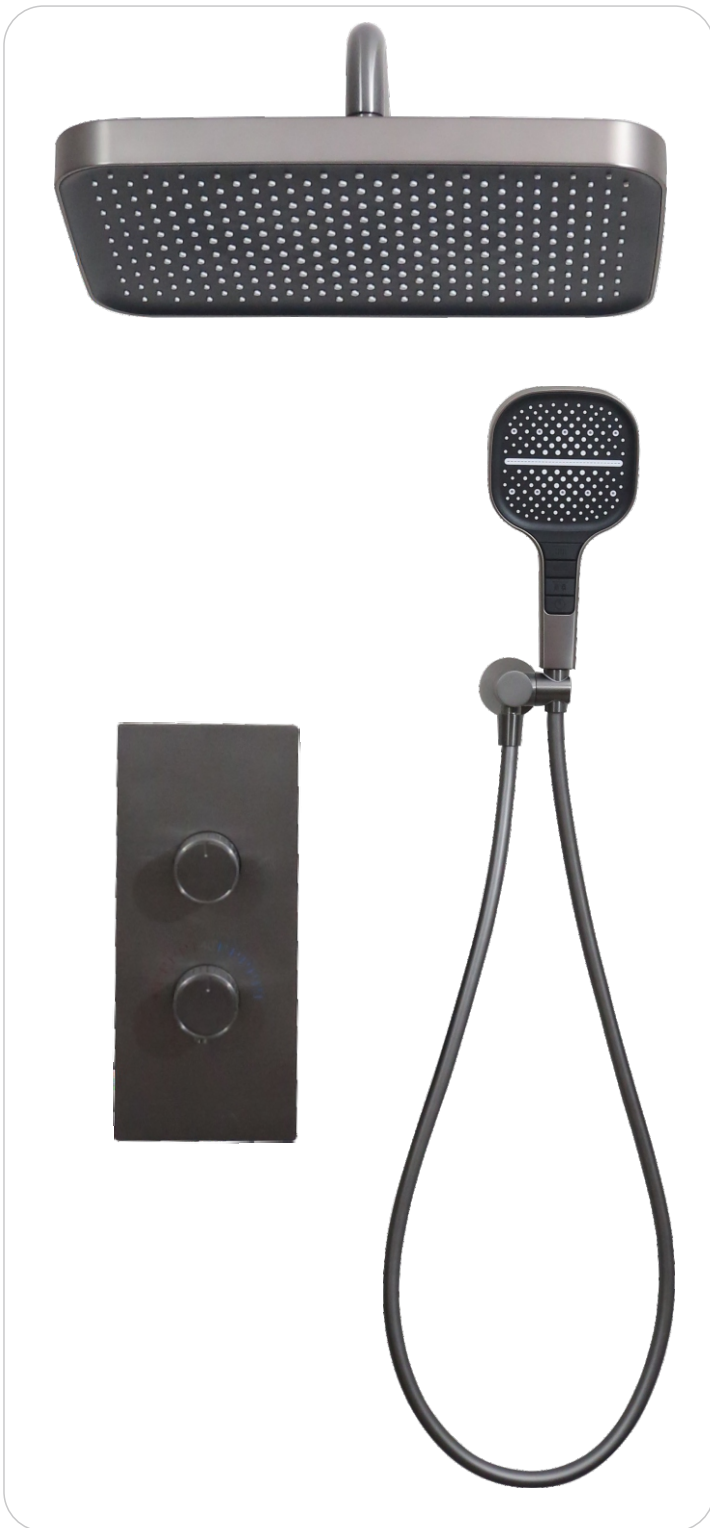

DF-98101-1
电镀
Chrome

- 1.全铜铸造两功能主体
- 2.全铜恒温阀芯
- 3.全铜快开陶瓷片阀芯
- 4.全铜装饰罩
- 5.304不锈钢面板
- 6.全铜手轮盖子
- 7.ABS预埋盒
- 8.珍珠棉包装

- 1.All copper casting with dual function main body
- 2.All copper thermostatic cartridge
- 3.All copper quick opening ceramic disc cartridge
- 4.All copper decorate cover
- 5.304 stainless steel panel
- 6.All copper hand wheel cover
- 7.ABS embedded box
- 8.Pearl cotton packing

DF-98102-1
枪灰
Gun Metal