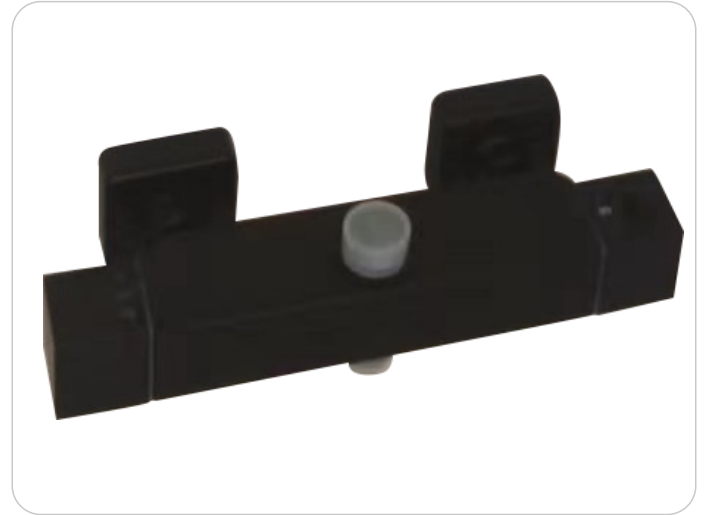

DF-81001B
枪灰
Gun Metal

DF-83001C
哑黑
Hoarse black

DF-81002A
哑黑
Hoarse black

DF-83001B
镀铬
Chrome

DF-82002A
镀铬
Chrome

DF-82002B
镀铬
Chrome

DF-82001B
哑黑
Hoarse black

DF-88001C
枪灰
Gun Metal