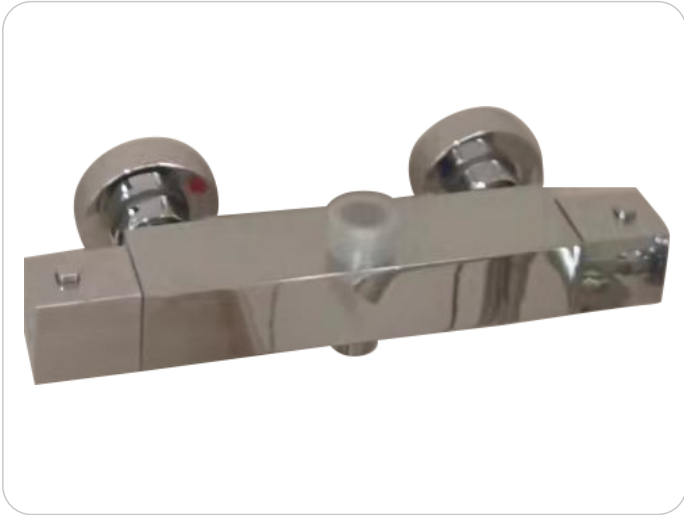

DF-82002B
镀铬
Chrome