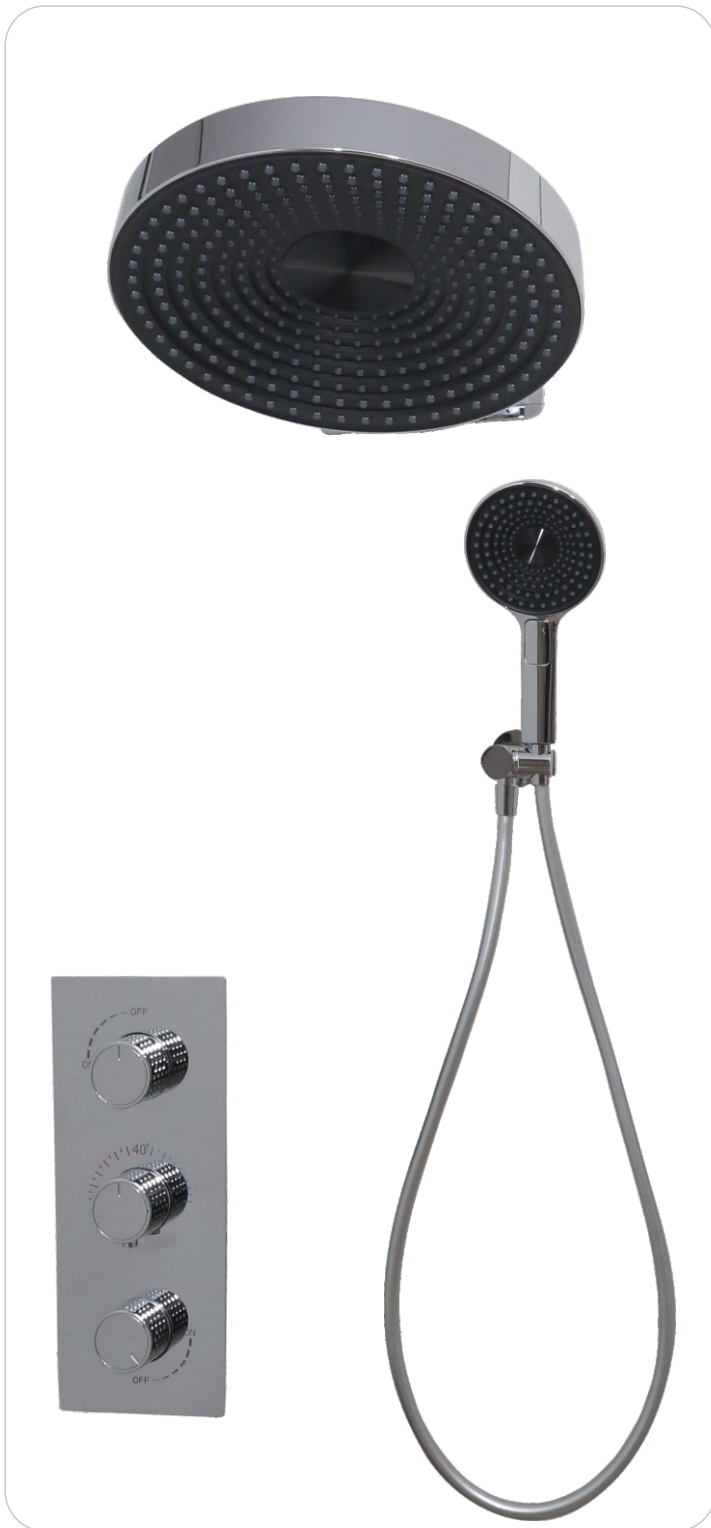

- 1.全铜铸造两功能主体
- 2.全铜恒温阀芯
- 3.塑料陶瓷片档位阀芯
- 4.全铜装饰罩
- 5.304不锈钢面板
- 6.锌合金手轮
- 7.全铜手轮盖子
- 8.ABS预埋盒
- 9.珍珠棉包装

- 1.All copper casting two-function main body
- 2.GUOREN all copper thermostatic cartridge
- 3.Plastic ceramic disc gear cartridge
- 4.All copper decorate cover
- 5.304 stainless steel panel
- 6.All copper hand wheel cover
- 7.zinc handle
- 8.ABS embedded box
- 9.Pearl cotton packing

DF-98103
镀铬
Chrome