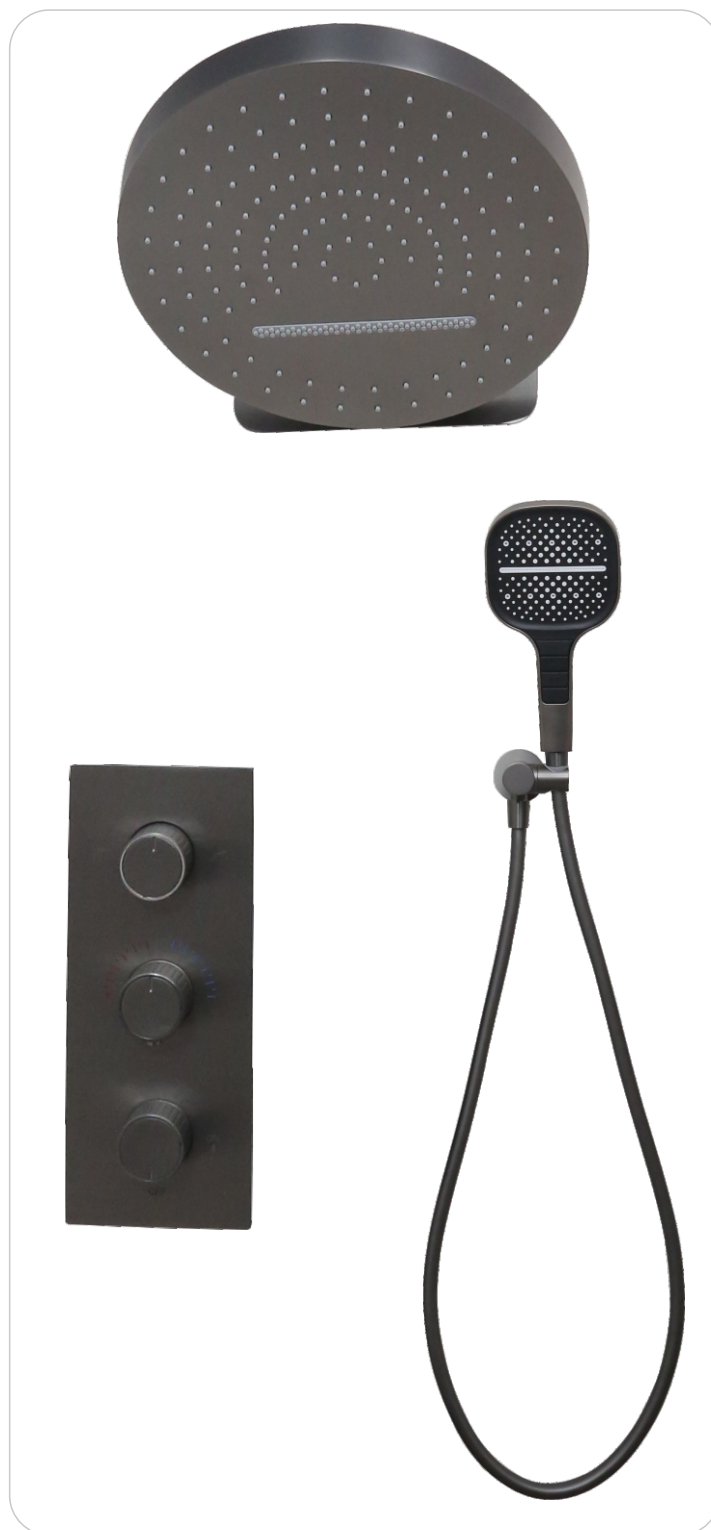

- 1.全铜铸造三功能主体
- 2.国人全铜恒温阀芯
- 3.塑料陶瓷档位阀芯
- 4.全铜快开陶瓷片阀芯
- 5.全铜装饰罩
- 6.304不锈钢面板
- 7.锌合金手轮
- 8.全铜手轮盖子
- 9.ABS预埋盒
- 10.珍珠棉包装

- 1.All copper casting three-function main body
- 2.GUOREN all copper thermostatic cartridge
- 3.All copper quick opening ceramic disc cartridge
- 4.Plastic ceramic disc gear cartridge
- 5.All copper decorate cover
- 6.304 stainless steel panel
- 7.All copper hand wheel cover
- 8.zinc handle
- 9.ABS embedded box
- 10.Pearl cotton packing

DF-98104-2 飞雨
枪灰
Gun Metal