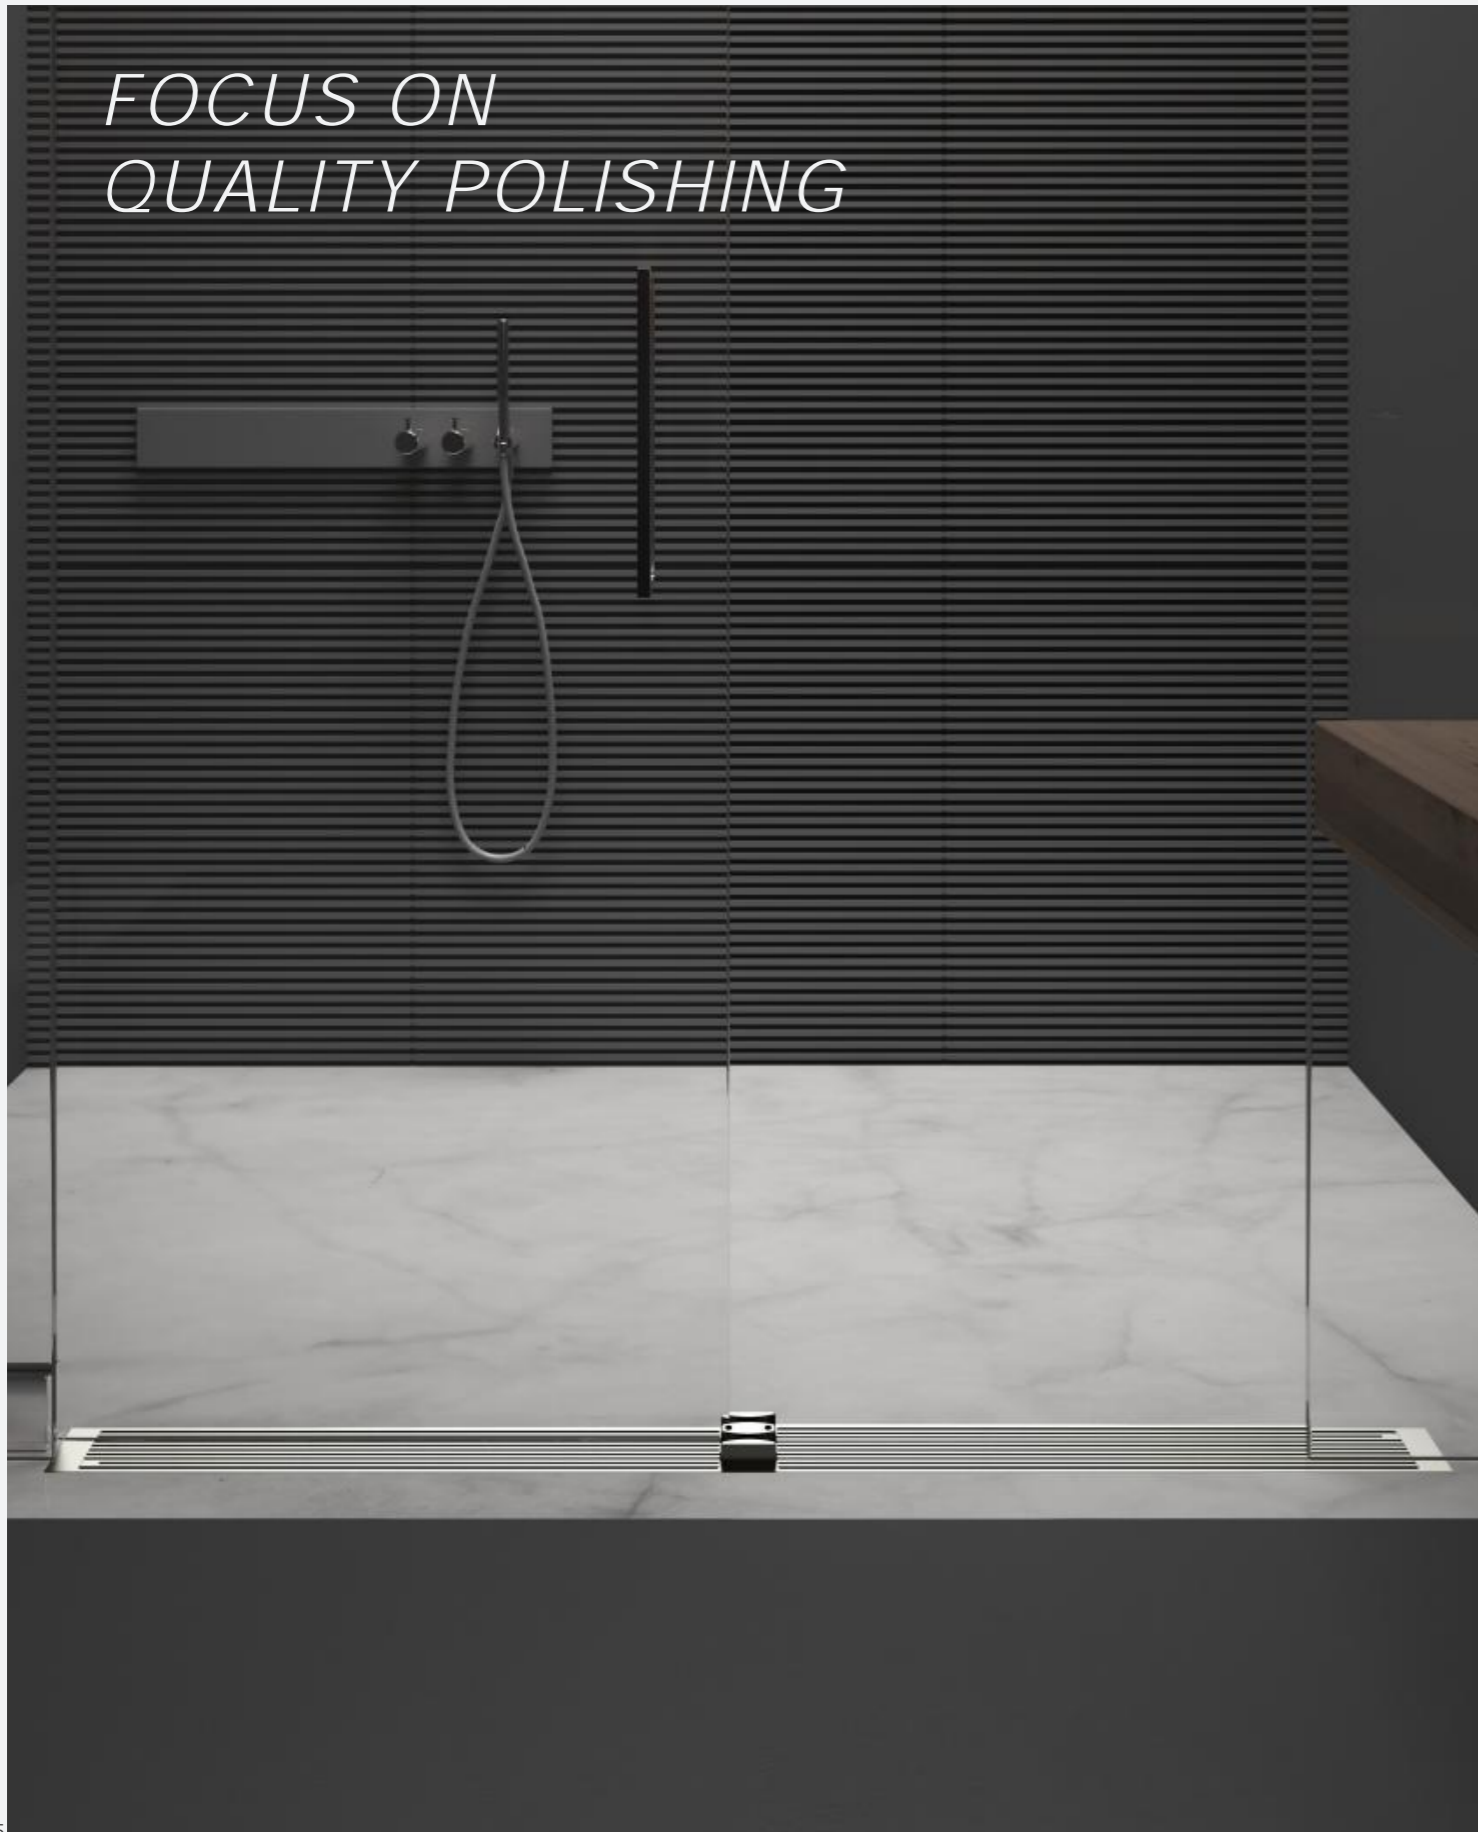

*FOCUS ON
QUALITY POLISHING*