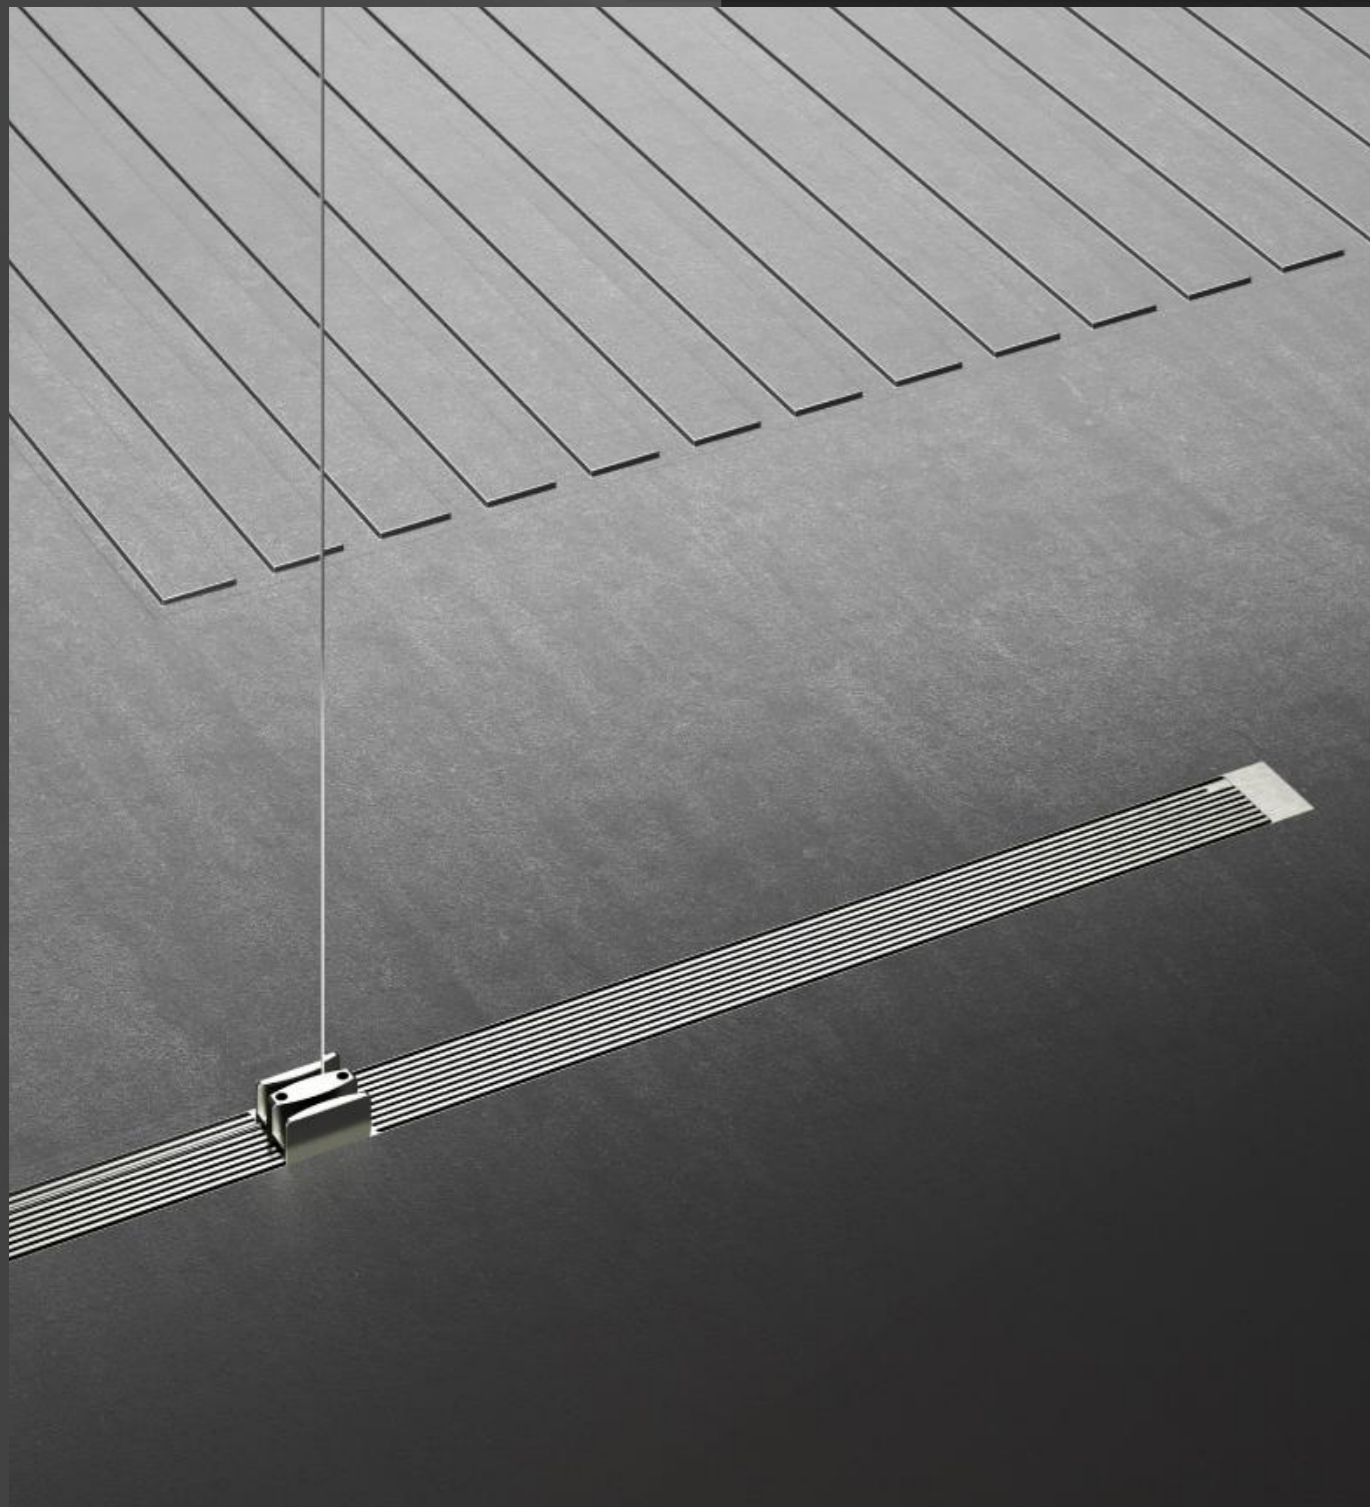

BARRIER-FREE SHOWER SERIES

无障碍淋浴系列

The harmonious shape and appearance, rigorous and harmonious, is an exploration of craftsmanship. Focusing on art, it flows the pursuit of life and interprets the nobility of quality.

和谐的造型与外观，严谨而协调，是匠心的探索。
专注于艺术，流露出对生活的追寻，诠释品质的高贵。