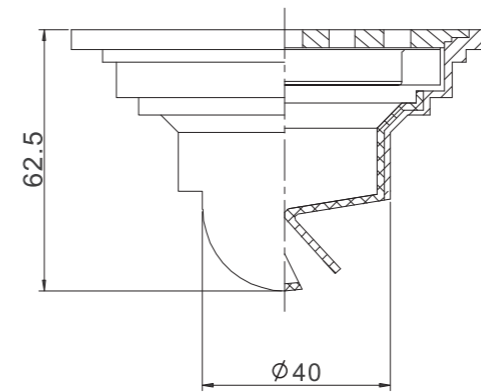

SPRING CORE FLOW RATE 14.2L/MIN

弹簧芯子流量14.2L/min

The spring elasticity principle is used to prevent odor, and the water pressure is used to open the bottom sealing cover when the water is drained. It is in a sealed state when the water is not drained. The product uses hard sealing structure, has a certain sealing effect, but the displacement is small, not suitable for bath room, washing machine drainage use.

利用弹簧弹力原理隔臭，排水时利用水压打开底部密封盖，不排水时处于密封状态。该产品采用硬密封结构，有一定的密封效果，但排水量较小，不适合沐浴房、洗衣机排水使用。