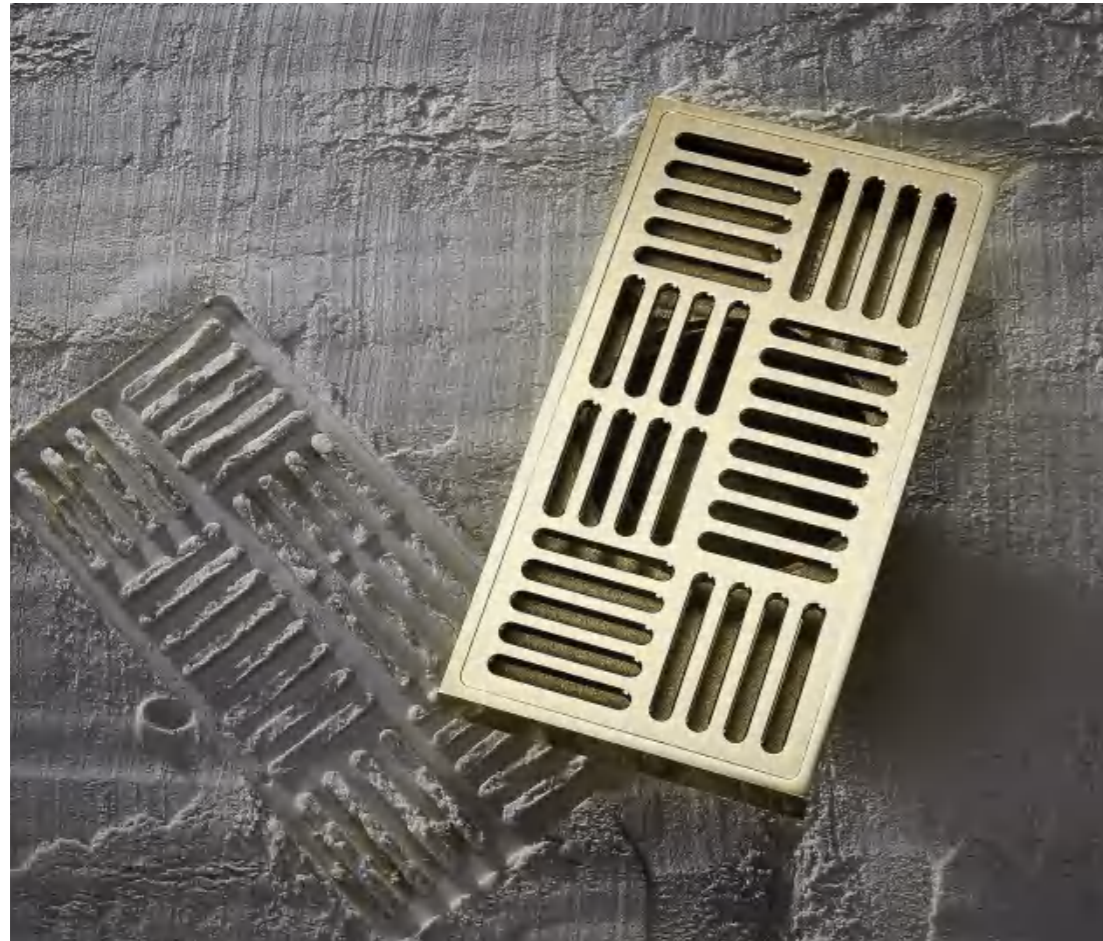

LUXURY SHOWER SERIES

豪华淋浴系列

The exploration of art, let us continue to sublimate ourselves, the distinguished experience of modern bathroom space, in the lyric Experience the constant baking of space-like atmosphere.

对艺术的探索，让我们不断升华自我，现代卫浴空间的尊贵体验，在恣情体验中不断烘焙空间情趣氛围。