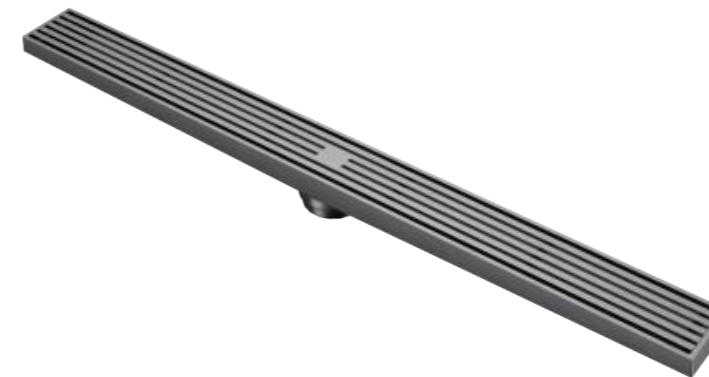

DL5.5-60F
Size: 55x600mm
尺寸: 55x600mm

Matte Black 哑黑色

Nickel 镍拉丝

Chrome 镀铬

CUSTOM SERIES L TYPE

定制系列/L型

One vertical and one horizontal, creating a suitable sense and degree, bringing a light and comfortable feeling. With the poetic feeling, restore the real space feeling.