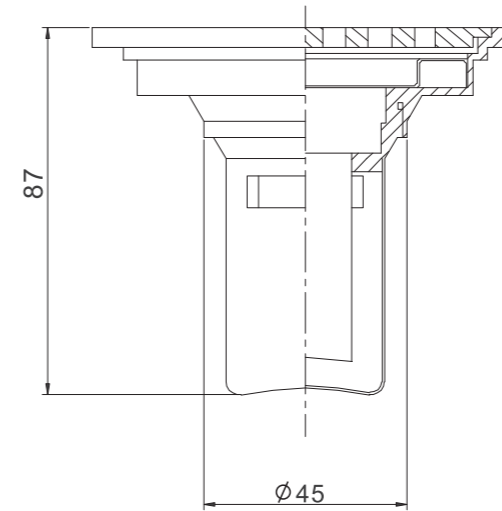

DEEP WATER FLOW RATE 9L/MIN

深水式流量9L/min

Using the principle of water seal to prevent odor, the product has good anti-odor effect. Long sealing core structure, high requirements for installation height, poor self-cleaning ability, easy to cause blockage, small displacement, not suitable for bath room, washing machine drainage and long-term no water use.

利用水封原理防臭，该产品防臭效果优良。密封芯子结构较长，对安装高度要求高，自清洁能力差，容易造成堵塞，排水量较小，不适合沐浴房、洗衣机排水及长期无水流场所使用。