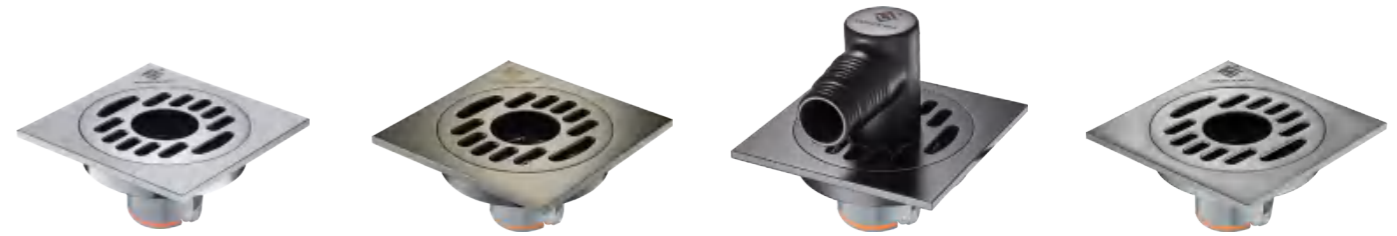

Chrome 镀铬

Bronze 青古铜

ORB ORB

Nickel 镍拉丝

DL10-10XYJ-Y1

Material: 59-1 Brass
材质: 59-1黄铜

Color: Chrome/Bronze/Nickel/ORB/Antique tin
颜色: 镀铬/青古铜/镍拉丝/ORB/古锡

Size: 100x100mm
尺寸: 100x100mm