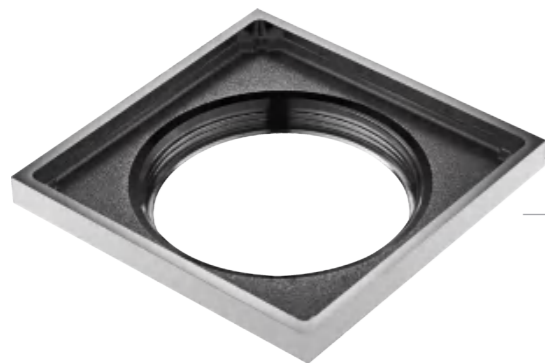

重力精确计算
航空级ABS内芯
结构巧妙设计
出水流量更大
告别磁吸消磁，弹跳芯堵塞烦恼
硅胶工艺，密封性更佳

TECHNOLOGY 工艺

Stain steel hook
小拉钩

Brass panel, Obtuse engraving,
quadrangular fllet design
黄铜面板，钝角精雕，四面圆倒角设计

Unique pressing sealing structure, so that the
deodorant core and the floor drain ring closely
combined, deodorant more thoroughly.
独特按压式密封结构，使除臭芯与地漏圈紧密结合，除臭更彻底

Fine copper forging integrated forming thickening
body, CNC precision intelligent manufacturing
精铜锻造一体成型加厚主体，CNC精密智造

THE OUTSIDE IS GOOD AT THE TYPE AND THE INSIDE IS GOOD AT THE CORE

外秀于型 内精于芯

MAIN BODY 主体