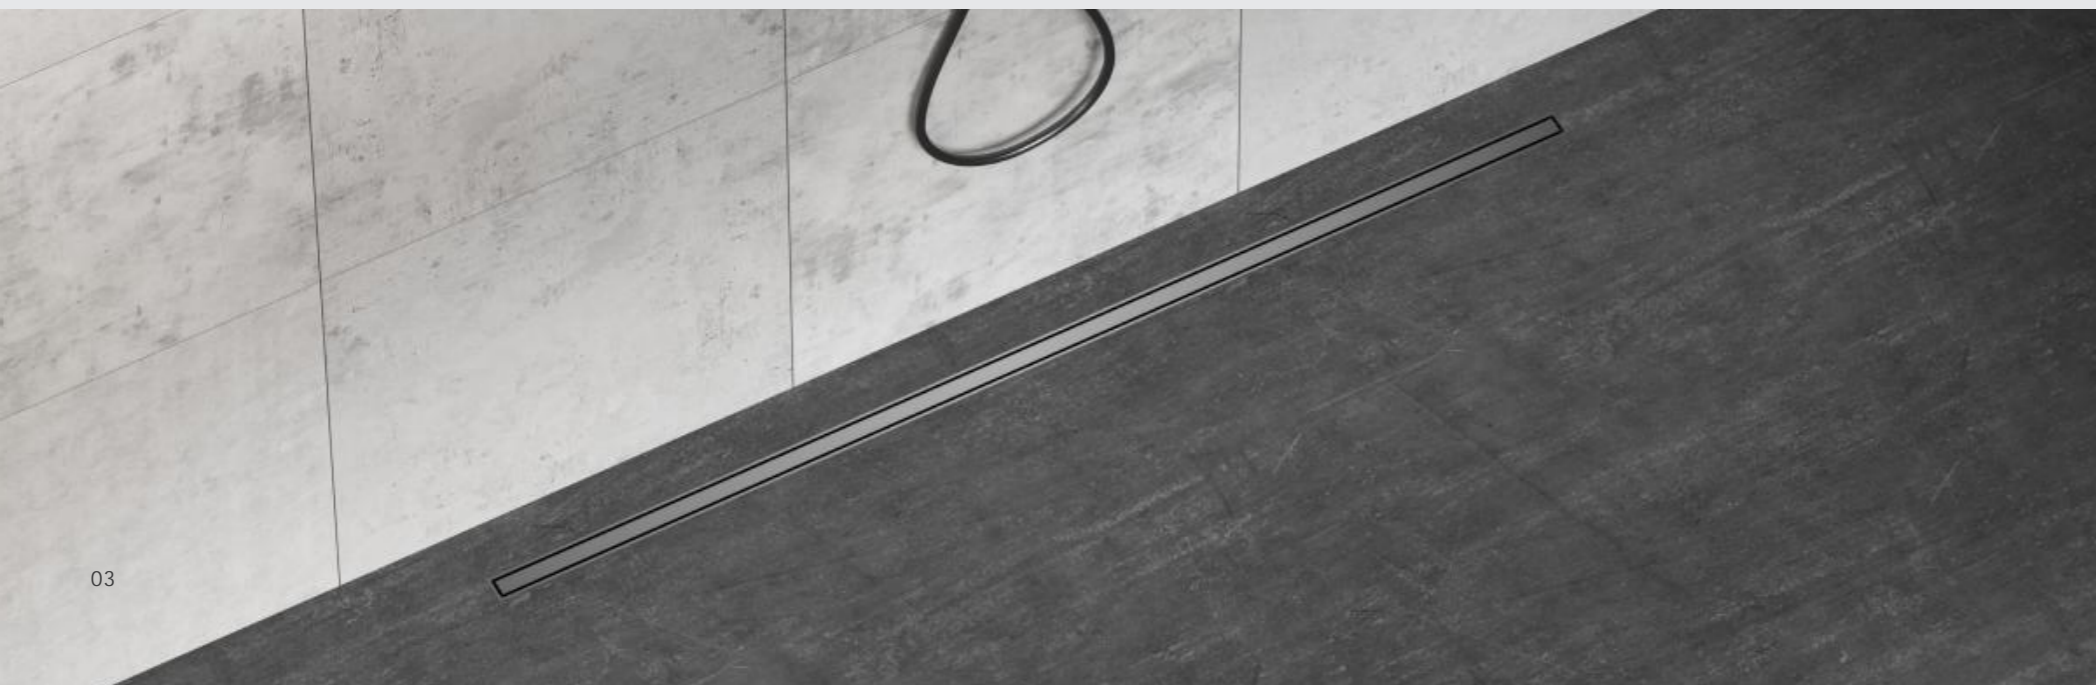

HUMAN SCIENCE AND SUPERB CRAFTSMANSHIP

The sparks that art and technology collide not only benefit from physical enjoyment, but also spirit. The designer brings the love of life to the understanding of bathing enjoyment, combined with human science and exquisite craftsmanship, to present to consumers through products.

艺术与科技碰撞出的火花，受益的不仅仅是身体上的享受，更多的是精神。
设计师将生活的热爱对沐浴享受的理解，配合人体科学和精湛的工艺，通过产品呈现给消费者。