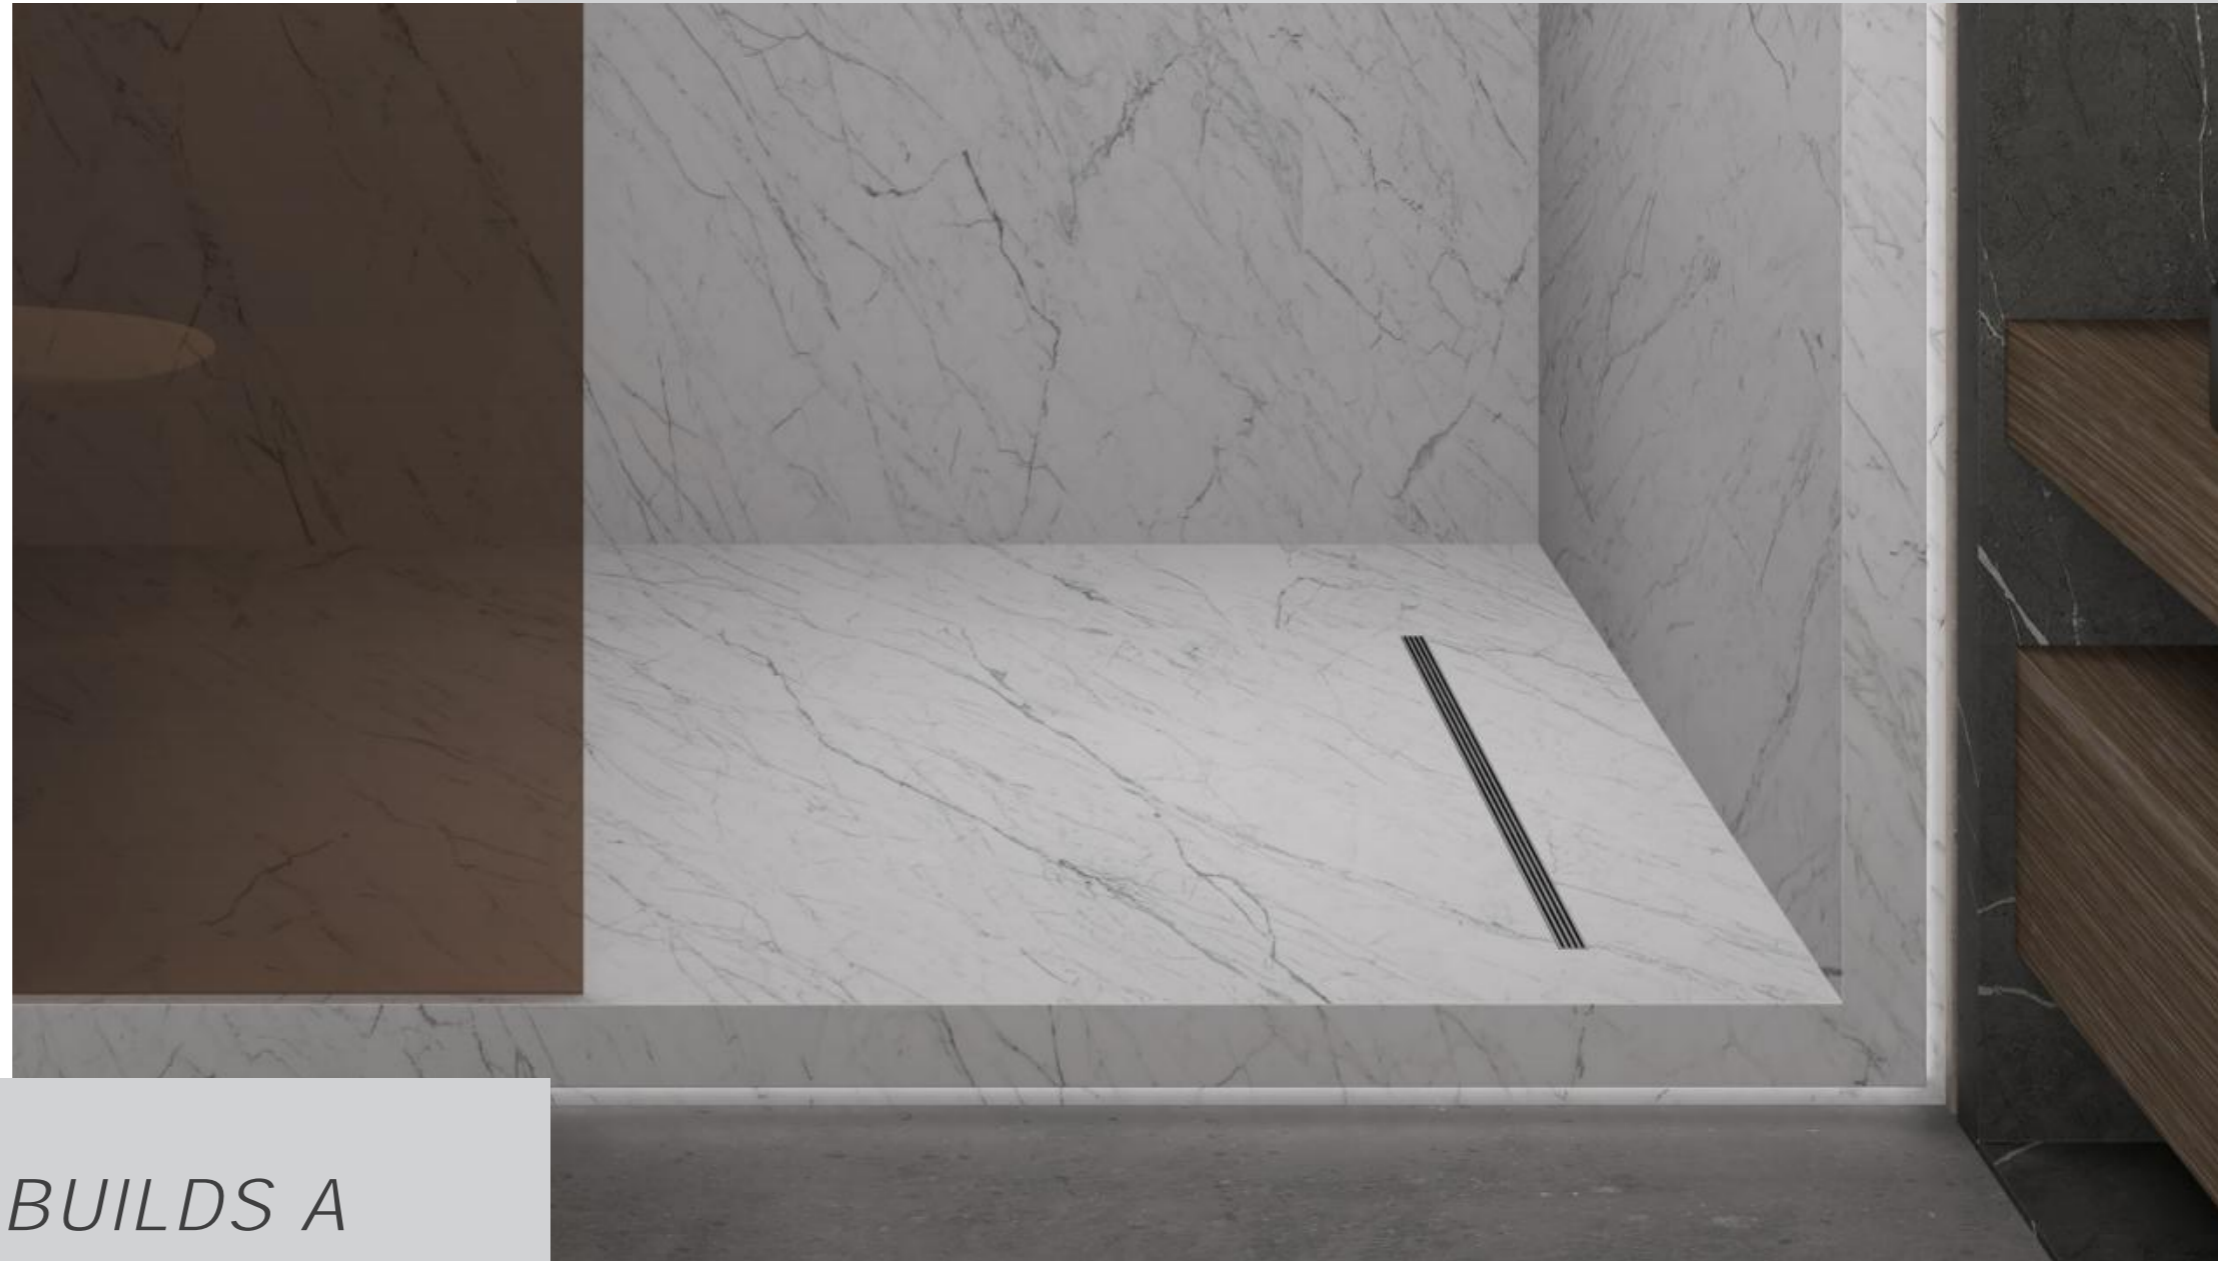

Explore the boundaries of art and craft, geometric shapes to build a new design concept, and soft line edge design to give a touch of tenderness to the bathroom space.

ART — CRAFT

GEOMETRY BUILDS A NEW DESIGN CONCEPT

探索艺术与工艺的界限，几何图形构建全新的设计理念，柔和的线边设计，给予卫浴空间的一丝温柔。