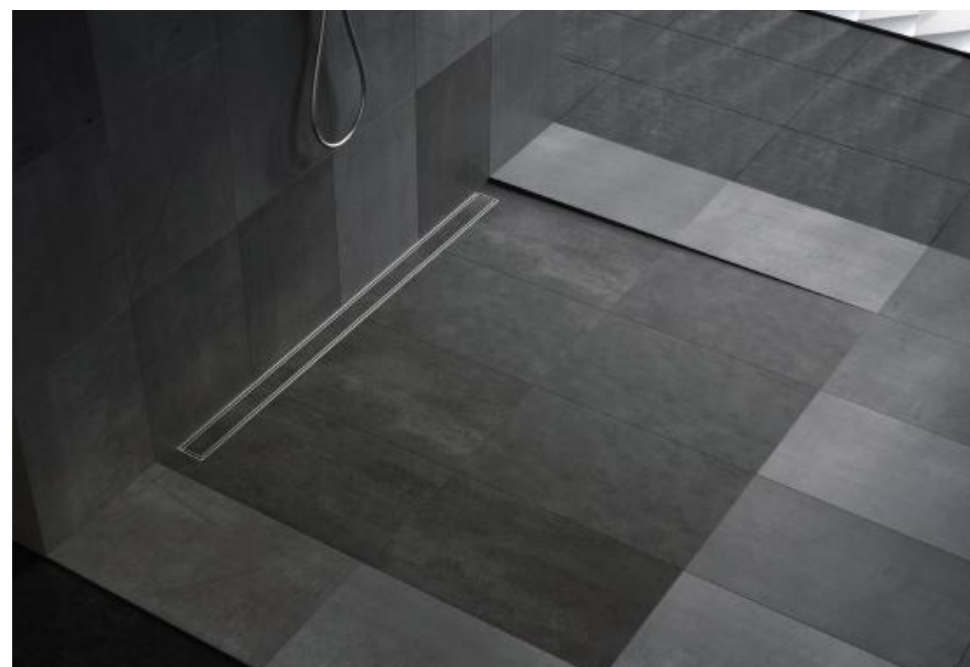

CUSTOM CONCEALMENT SERIES

定制隐逸系列

The bathing place does not need to be too gorgeous, the natural beauty brought by the elements,Hidden unspeakable relaxation and comfort

沐浴的地方不需要太多华丽，元素带来的自然之美，藏着难以言喻的放松与舒畅。