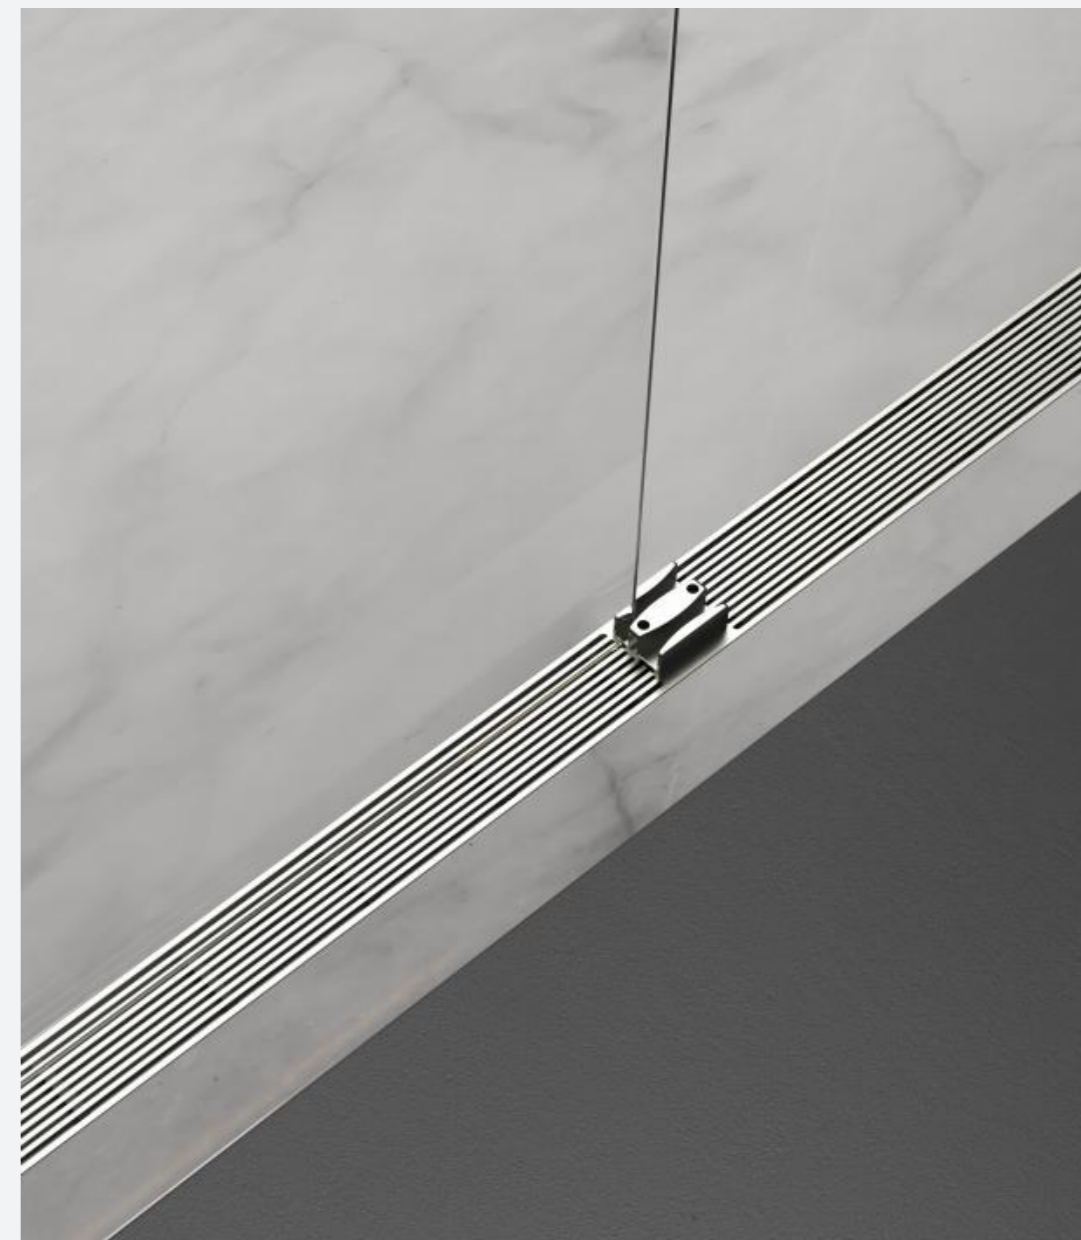

ART — QUALITY